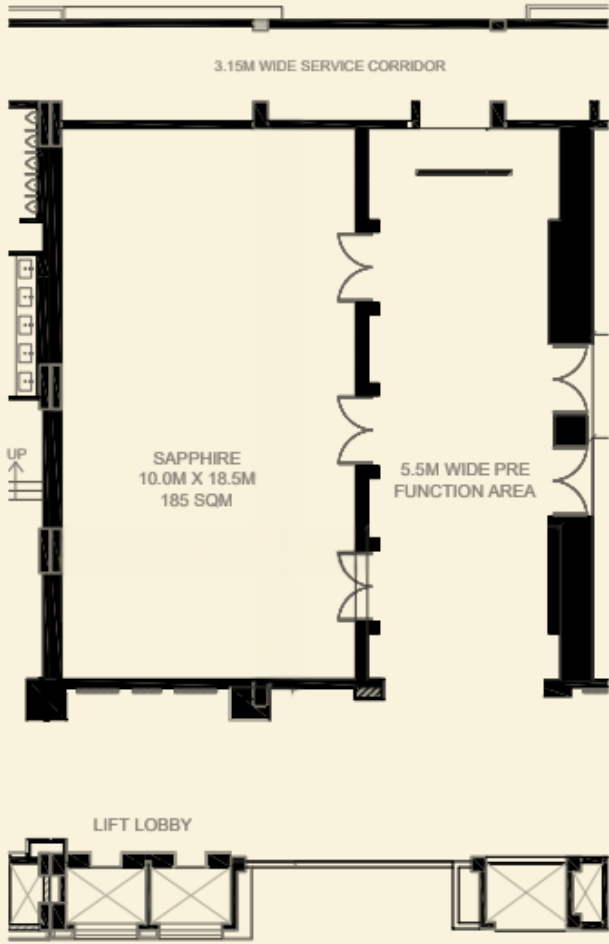

## CRYSTAL - FLOOR PLAN

### DIMENSIONS & SEATING CAPACITIES

Area (m <sup>2</sup> )	Dimensions (m)	Ceiling Height (m)						
			U Shaped	Rectangle	Classroom	Theatre	Round table	Floating
656	19 x 35 x 6	6	200 pax	-	250 pax	625 pax	256 pax	950 pax

## DIMENSIONS & SEATING CAPACITIES

Area (m <sup>2</sup> )	Dimensions (m)	Ceiling Height (m)	U Shaped	Rectangle	Classroom	Theatre	Round table	Floating
191	19 x 10 x 6	6	42 pax	-	70 pax	160 pax	64 pax	150 pax